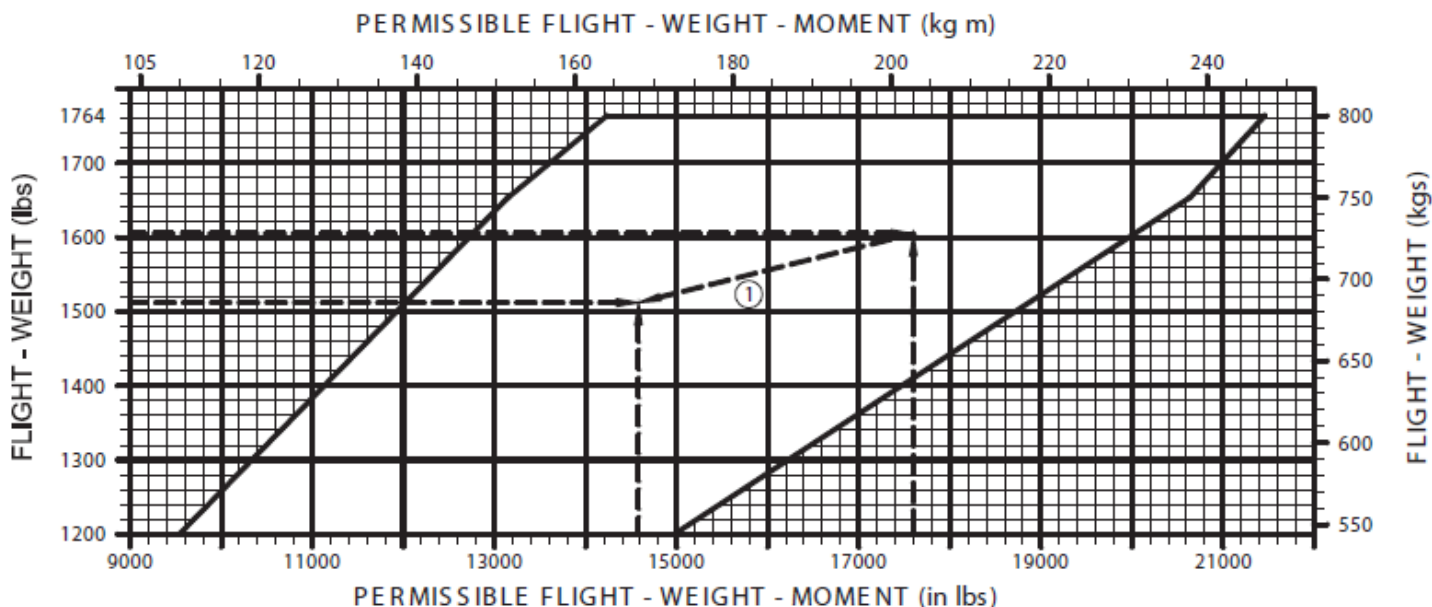

Mass & Balance

Diamond DA20-C1

Item	Weight (lbs)	Arm (in)	Moment (in-lbs)
Empty weight			
Pilot and passenger		5,63	
Baggage		32,44	
Fuel		32,44	
T/O Weight			
Fuel Burn	-	32,44	-
LDG Weight			

	Empty	Moment
FGA	1208 lbs	10145.6
FGB	1211 lbs	10170.6
FGC	1204 lbs	10017.3

Max Ramp Weight	1770lbs / 803kg
Max Takeoff Weight	1764lbs / 800kg
Max Landing Weight	1764lbs / 800kg
Max Baggage Weight	44lbs / 20kg
Max Fuel	24 USG / 91 Ltr

Date: _____

Prepared by: _____

Pilot in command: _____