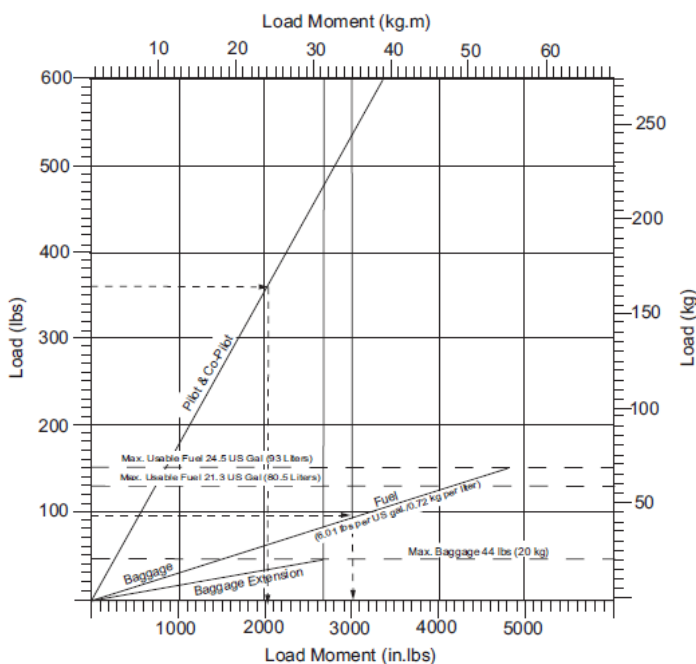

Mass & Balance

Diamond DA20-C1

Item	Weight (lbs)	Arm (in)	Moment (in-lbs)
Empty weight			
Pilot and passenger		5,63	
Baggage		32,44	
Fuel		32,44	
T/O Weight			
Fuel Burn	-	32,44	-
LDG Weight			

	Empty	Moment
FGA	1208 lbs	10145.6
FGB	1211 lbs	10170.6
FGC	1204 lbs	10017.3

Max Ramp Weight	1770lbs / 803kg
Max Takeoff Weight	1764lbs / 800kg
Max Landing Weight	1764lbs / 800kg
Max Baggage Weight	44lbs / 20kg
Max Fuel	24 USG / 91 Ltr

Date: _____

Prepared by: _____

Pilot in command: _____